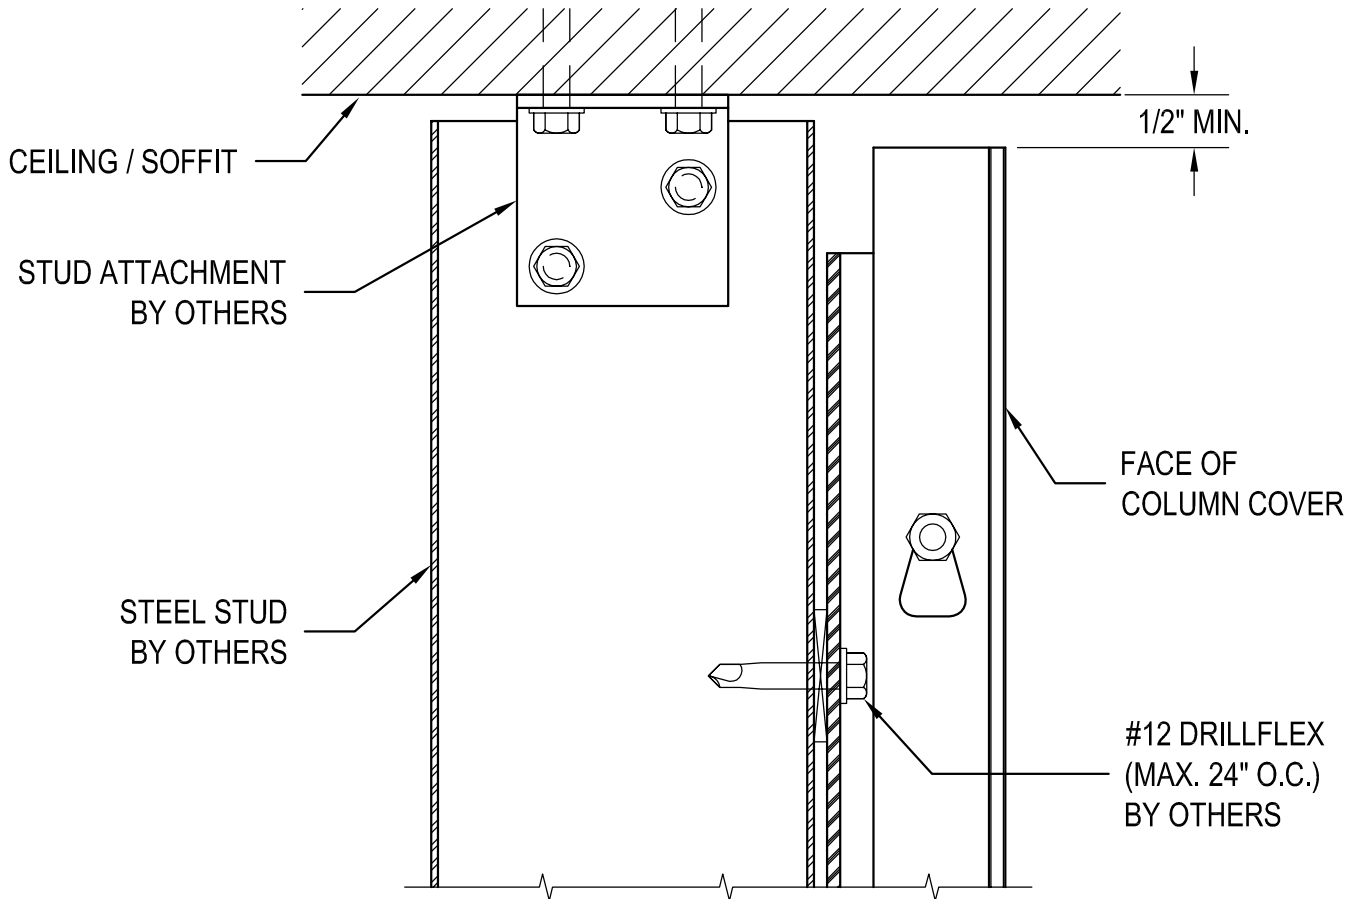

SERIES C-1000 ACM (HOOK ON)

Metal Fabrication

8370 HIGHWAY 78 www.saf.com PHONE: (770) 942-1207
VILLA RICA, GEORGIA 30180 FAX: (877) 949-4759

TYPICAL CEILING/SOFFIT DETAIL

SCALE: NTS

REVISION: OCT 04

Expressions