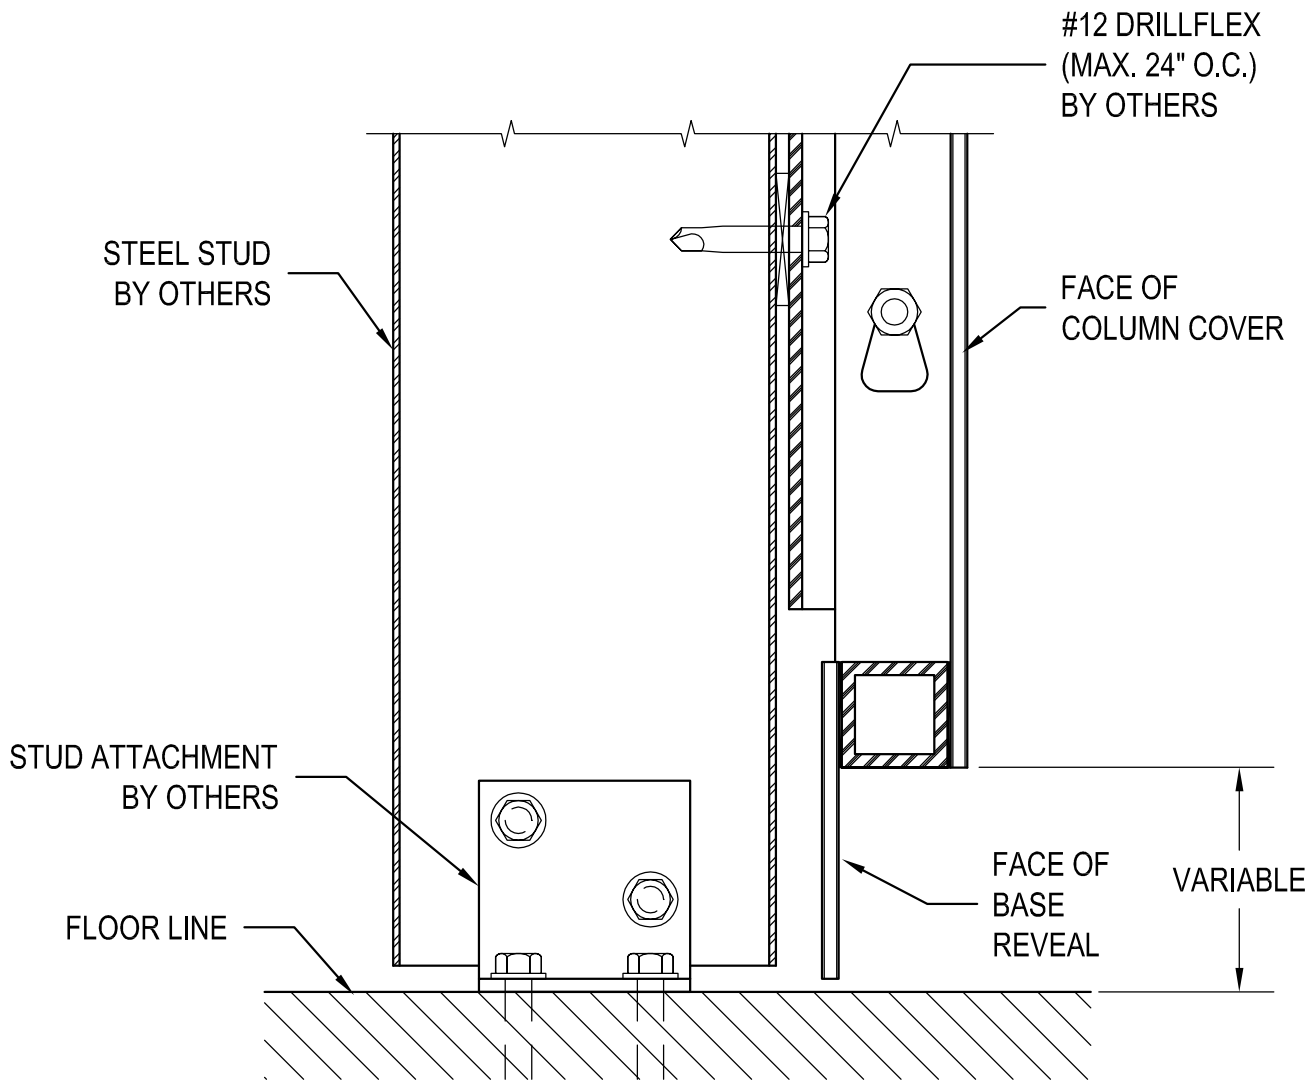

SERIES C-1000 ACM (HOOK ON)

SAF Metal Fabrication

TYPICAL BASE REVEAL DETAIL

5

8370 HIGHWAY 78 www.saf.com PHONE: (770) 942-1207
VILLA RICA, GEORGIA 30180 FAX: (877) 949-4759

SCALE: NTS

REVISION: OCT 04