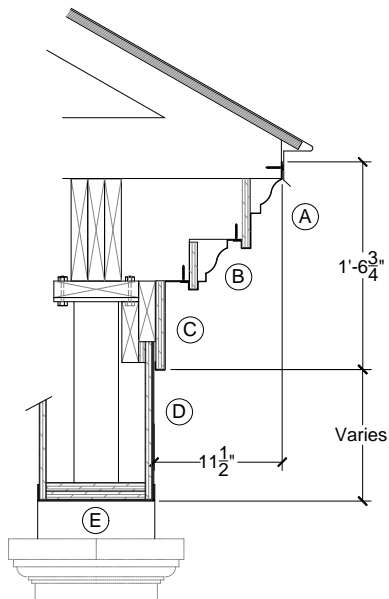

SUBMITTAL / DATA SHEET

Perimeter
Systems

Innovative Aluminum Architecture

A division of **SAF**

8370 East Hwy 78
Villa Rica, GA 30180
800-334-9823 770-942-1207 Fax 942-4173

CORNICE DESIGN No.8

- (A) Cornice Crown Moulding, style 1.
- (B) Cornice Crown Moulding, style 2, mounted onto wood framing.
- (C) Frieze J-Cover, style C, mounted onto wood framing.
- (D) Custom moulding fabricated in an arch for the architrave.
- (E) Custom soffit fabricated in an arch.
- (F) Shelf Flashing.

Drawing No. 40