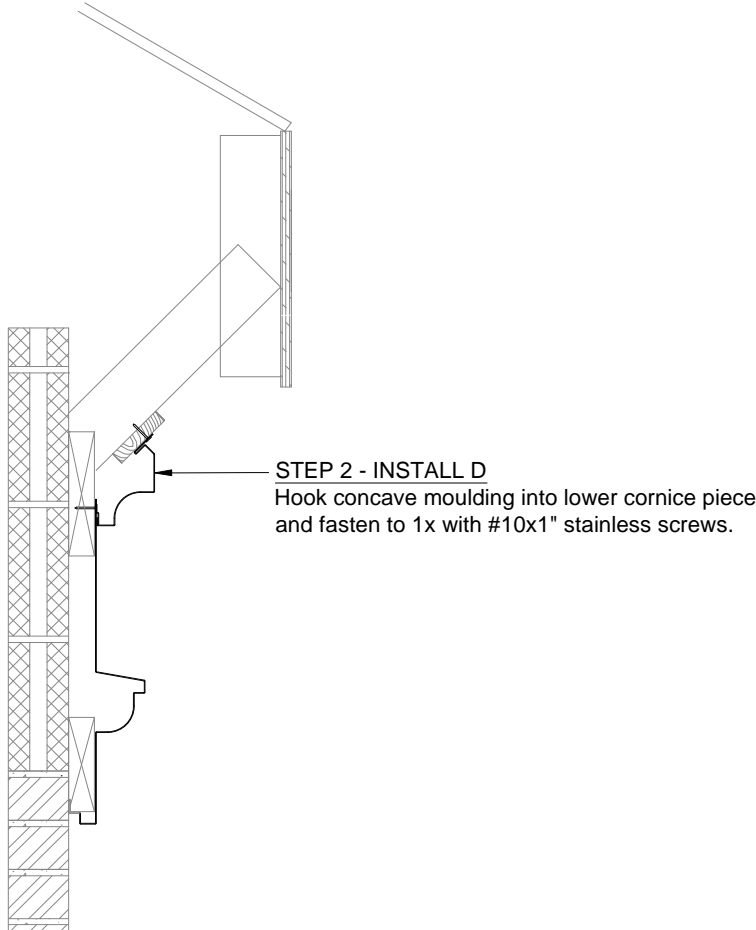

SUBMITTAL / DATA SHEET

Perimeter
Systems

Innovative Aluminum Architecture

A division of

8370 East Hwy 78
Villa Rica, GA 30180
800-334-9823 770-942-1207 Fax 942-4173