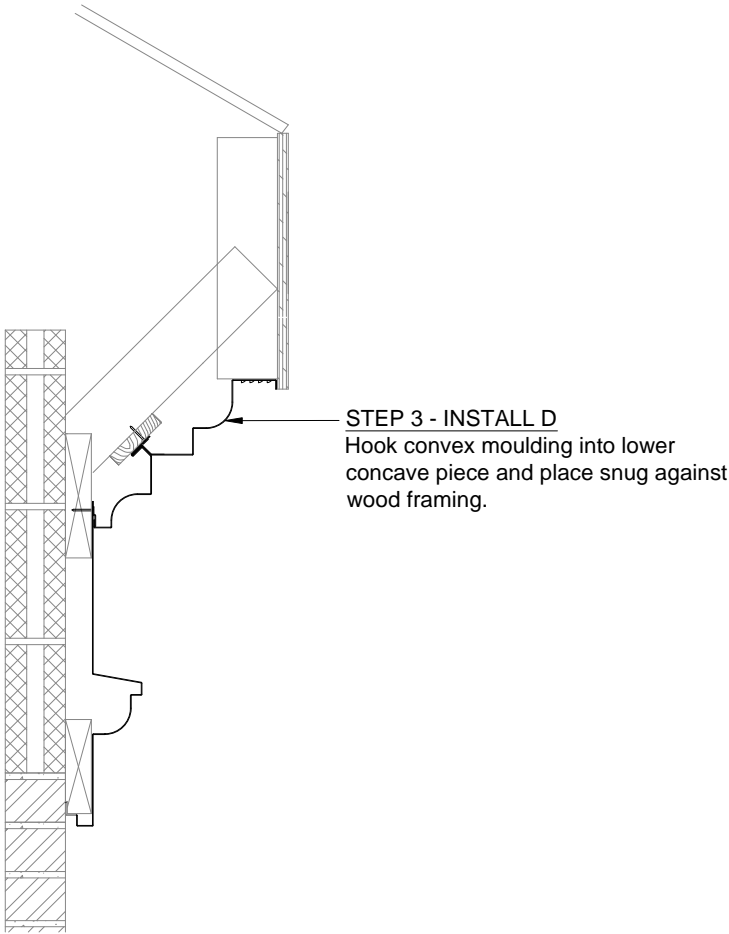

SUBMITTAL / DATA SHEET

Perimeter
Systems

Innovative Aluminum Architecture

A division of

8370 East Hwy 78
Villa Rica, GA 30180
800-334-9823 770-942-1207 Fax 942-4173