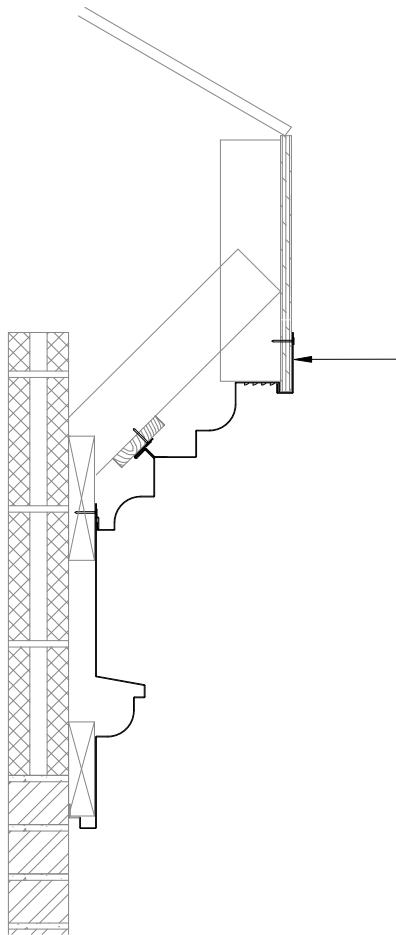

SUBMITTAL / DATA SHEET

Perimeter
Systems

Innovative Aluminum Architecture

A division of

8370 East Hwy 78
Villa Rica, GA 30180
800-334-9823 770-942-1207 Fax 942-4173

STEP 1 INSTALL E
Put this piece snug against the 2x and use #10x1" stainless screws to fasten this piece to the 2x. Do not overdrive the screws as this will cause oil canning.

A division of

8370 East Hwy 78
Villa Rica, GA 30180
800-334-9823 770-942-1207 Fax 942-4173

SUBMITTAL / DATA SHEET

Perimeter
Systems

Innovative Aluminum Architecture

A division of

8370 East Hwy 78
Villa Rica, GA 30180
800-334-9823 770-942-1207 Fax 942-4173

STEP 4 - INSTALL B
Hook j-cover around lower convex cornice to hold it in place and pull snug against plywood. Use #10x1" stainless screws to fasten this piece to the plywood. Do not overdrive the screws as this will cause oil canning.