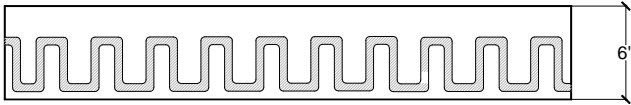

SUBMITTAL / DATA SHEET

Perimeter
Systems

Innovative Aluminum Architecture

A division of

8370 East Hwy 78
Villa Rica, GA 30180
800-334-9823 770-942-1207 Fax 942-4173

Engravings

Engravings are manufactured from 0.125" thick aluminum panels milled to a depth of 0.096". Engravings are field applied with structural adhesives and minimal fasteners strategically placed in the engravings milled area. Corners can be factory formed or field cut with butt edges.

Custom engravings can also be produced and we encourage you to submit your design.

Meander