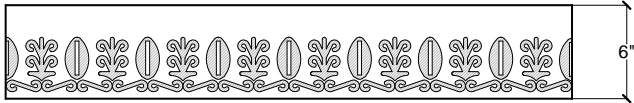

SUBMITTAL / DATA SHEET

Perimeter
Systems

Innovative Aluminum Architecture

A division of

8370 East Hwy 78
Villa Rica, GA 30180
800-334-9823 770-942-1207 Fax 942-4173

Engravings

Engravings are manufactured from 0.125" thick aluminum panels milled to a depth of 0.096". Engravings are field applied with structural adhesives and minimal fasteners strategically placed in the engravings milled area. Corners can be factory formed or field cut with butt edges.

Custom engravings can also be produced and we encourage you to submit your design.

Greek Anthemion & Palmette