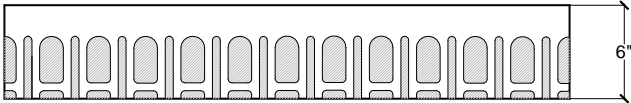

SUBMITTAL / DATA SHEET

Perimeter
Systems

Innovative Aluminum Architecture

A division of

8370 East Hwy 78
Villa Rica, GA 30180
800-334-9823 770-942-1207 Fax 942-4173

Engravings

Engravings are manufactured from 0.125" thick aluminum panels milled to a depth of 0.096". Engravings are field applied with structural adhesives and minimal fasteners strategically placed in the engravings milled area. Corners can be factory formed or field cut with butt edges.

Custom engravings can also be produced and we encourage you to submit your design.

Reed