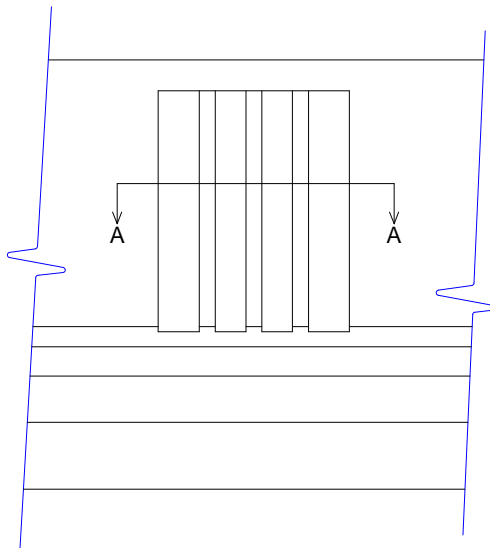

SUBMITTAL / DATA SHEET

Perimeter
Systems

Innovative Aluminum Architecture

A division of **SAF**

8370 East Hwy 78
Villa Rica, GA 30180
800-334-9823 770-942-1207 Fax 942-4173

Flutes

Easy Application; Flutes are installed by simply fastening a flute retainer plate to the frieze fascia. Spacing of flutes is at the designers discretion, however, flutes should be avoided at cornice joints (expansion reveals).

Flutes slide onto their retainer plates and are locked into position with the installation of adjoining cornice members.

Important! Flutes must be attached to the frieze fascia prior to its' installation.