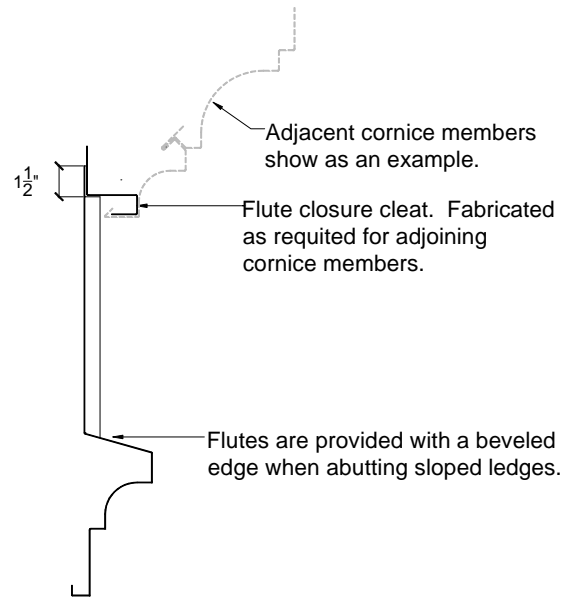

SUBMITTAL / DATA SHEET

Perimeter
Systems

Innovative Aluminum Architecture

A division of **SAF**

8370 East Hwy 78
Villa Rica, GA 30180
800-334-9823 770-942-1207 Fax 942-4173

Flutes

Easy Application; Flutes are installed by simply fastening a flute retainer plate to the frieze fascia. Spacing of flutes is at the designers discretion, however, flutes should be avoided at cornice joints (expansion reveals).

Flutes slide onto their retainer plates and are locked into position with the installation of adjoining cornice members.

Important! Flutes must be attached to the frieze fascia prior to its' installation.

Drawing No. 61