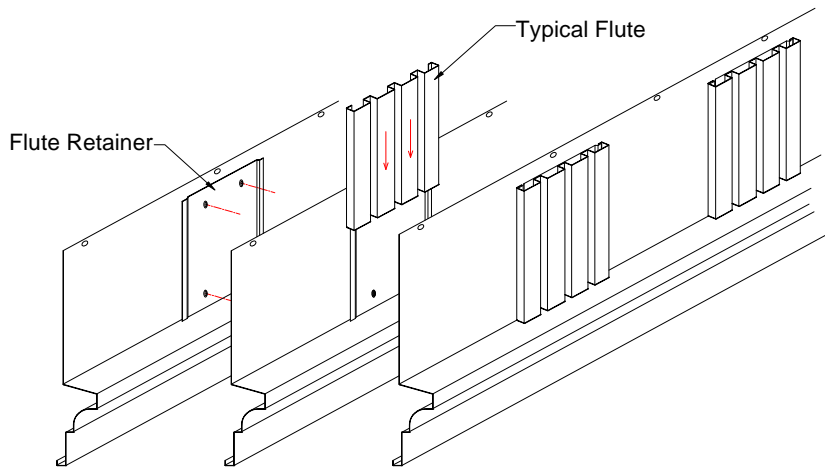

SUBMITTAL / DATA SHEET

Perimeter
Systems

Innovative Aluminum Architecture

A division of **SAF**

8370 East Hwy 78
Villa Rica, GA 30180
800-334-9823 770-942-1207 Fax 942-4173

Flutes

Easy Application; Flutes are installed by simply fastening a flute retainer plate to the frieze fascia. Spacing of flutes is at the designers discretion, however, flutes should be avoided at cornice joints (expansion reveals).

Flutes slide onto their retainer plates and are locked into position with the installation of adjoining cornice members.

Important! Flutes must be attached to the frieze fascia prior to its' installation.